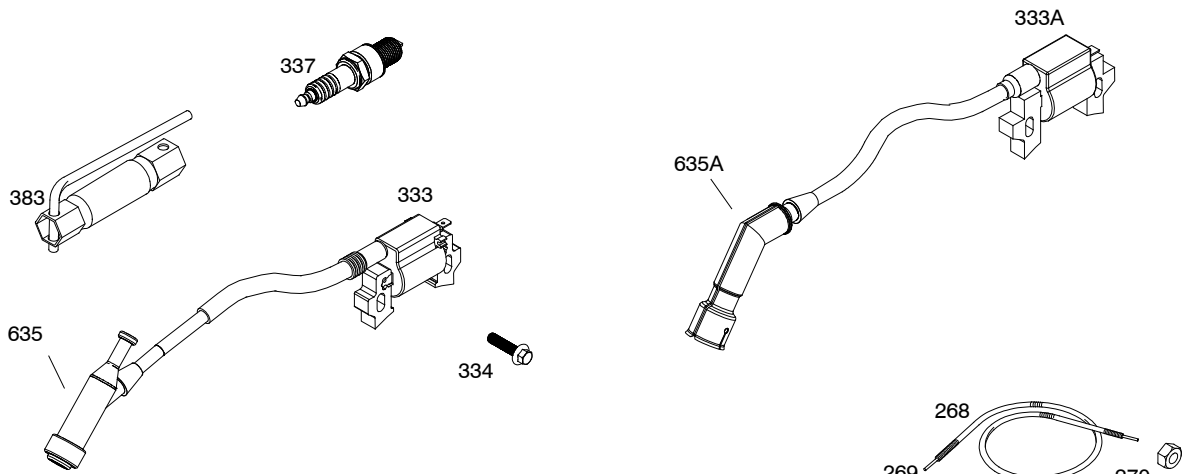

Illustrations cover a range of engines. Parts shown without text may not be used on your specific engine.