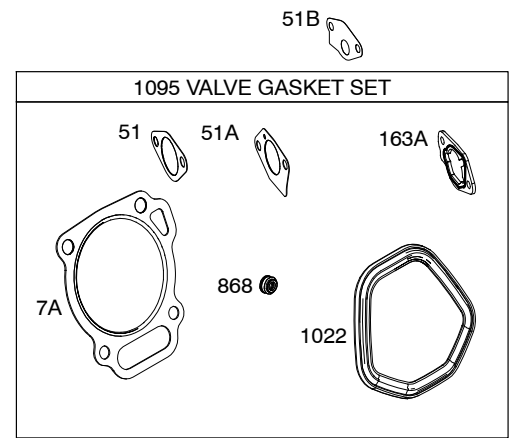

Illustrations cover a range of engines. Parts shown without text may not be used on your specific engine.